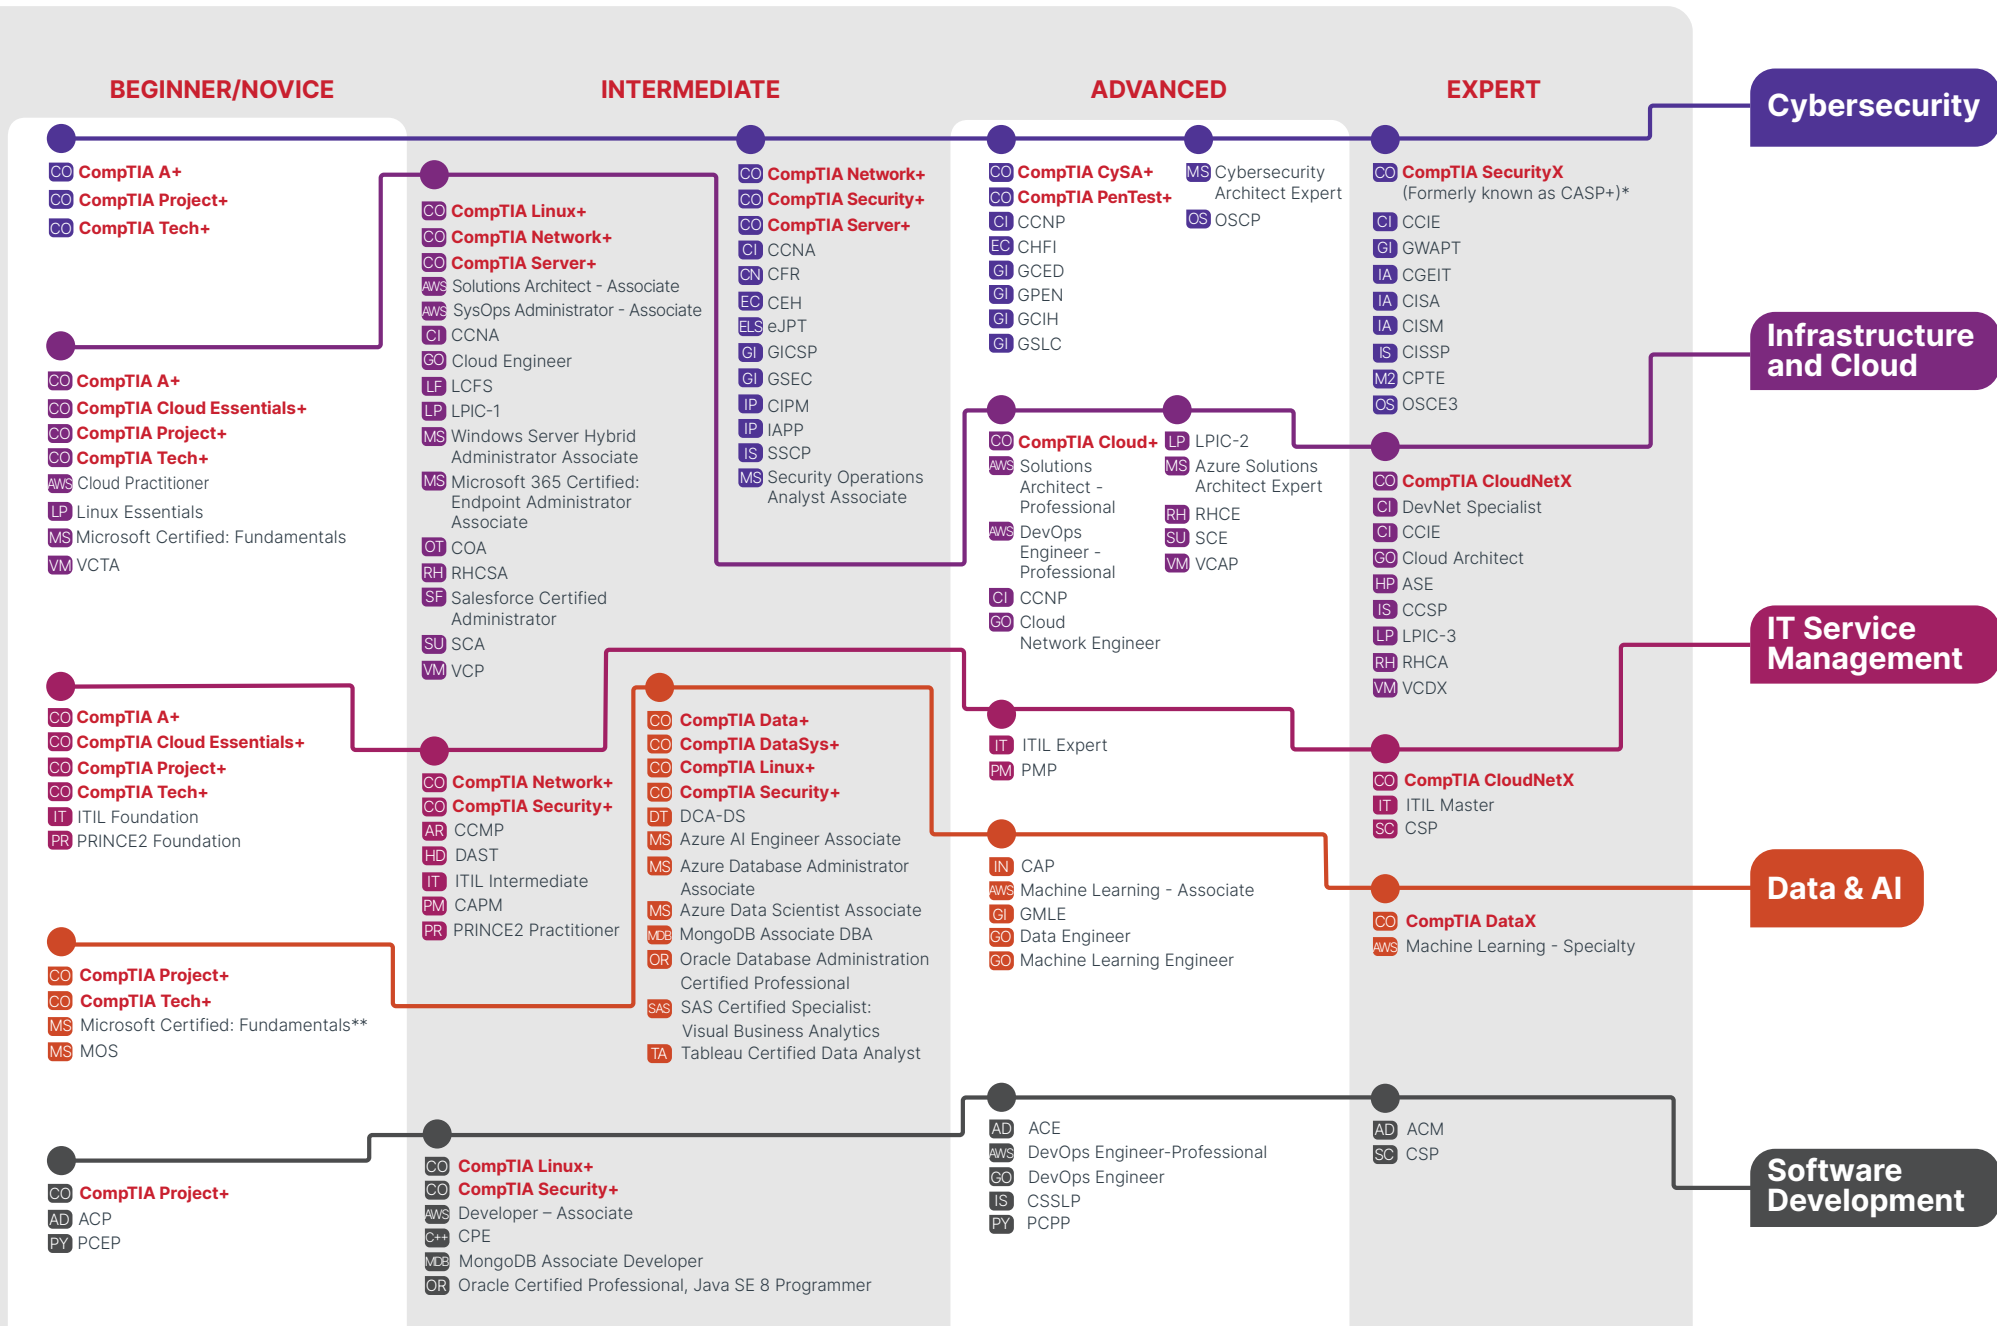

# IT Certification Roadmap

Explore the possibilities with the CompTIA Interactive IT Roadmap at [CompTIA.org/CertsRoadmap](https://CompTIA.org/CertsRoadmap)

Certifications validate expertise in your chosen career.

Digital literacy certifications validating end user skills include IC3 and ECDL/ICDL

Updated 11/2024

\*CASP+ renamed SecurityX November 2024

\*\*Microsoft offers several fundamental certifications that cover a wide range of their technology solutions.