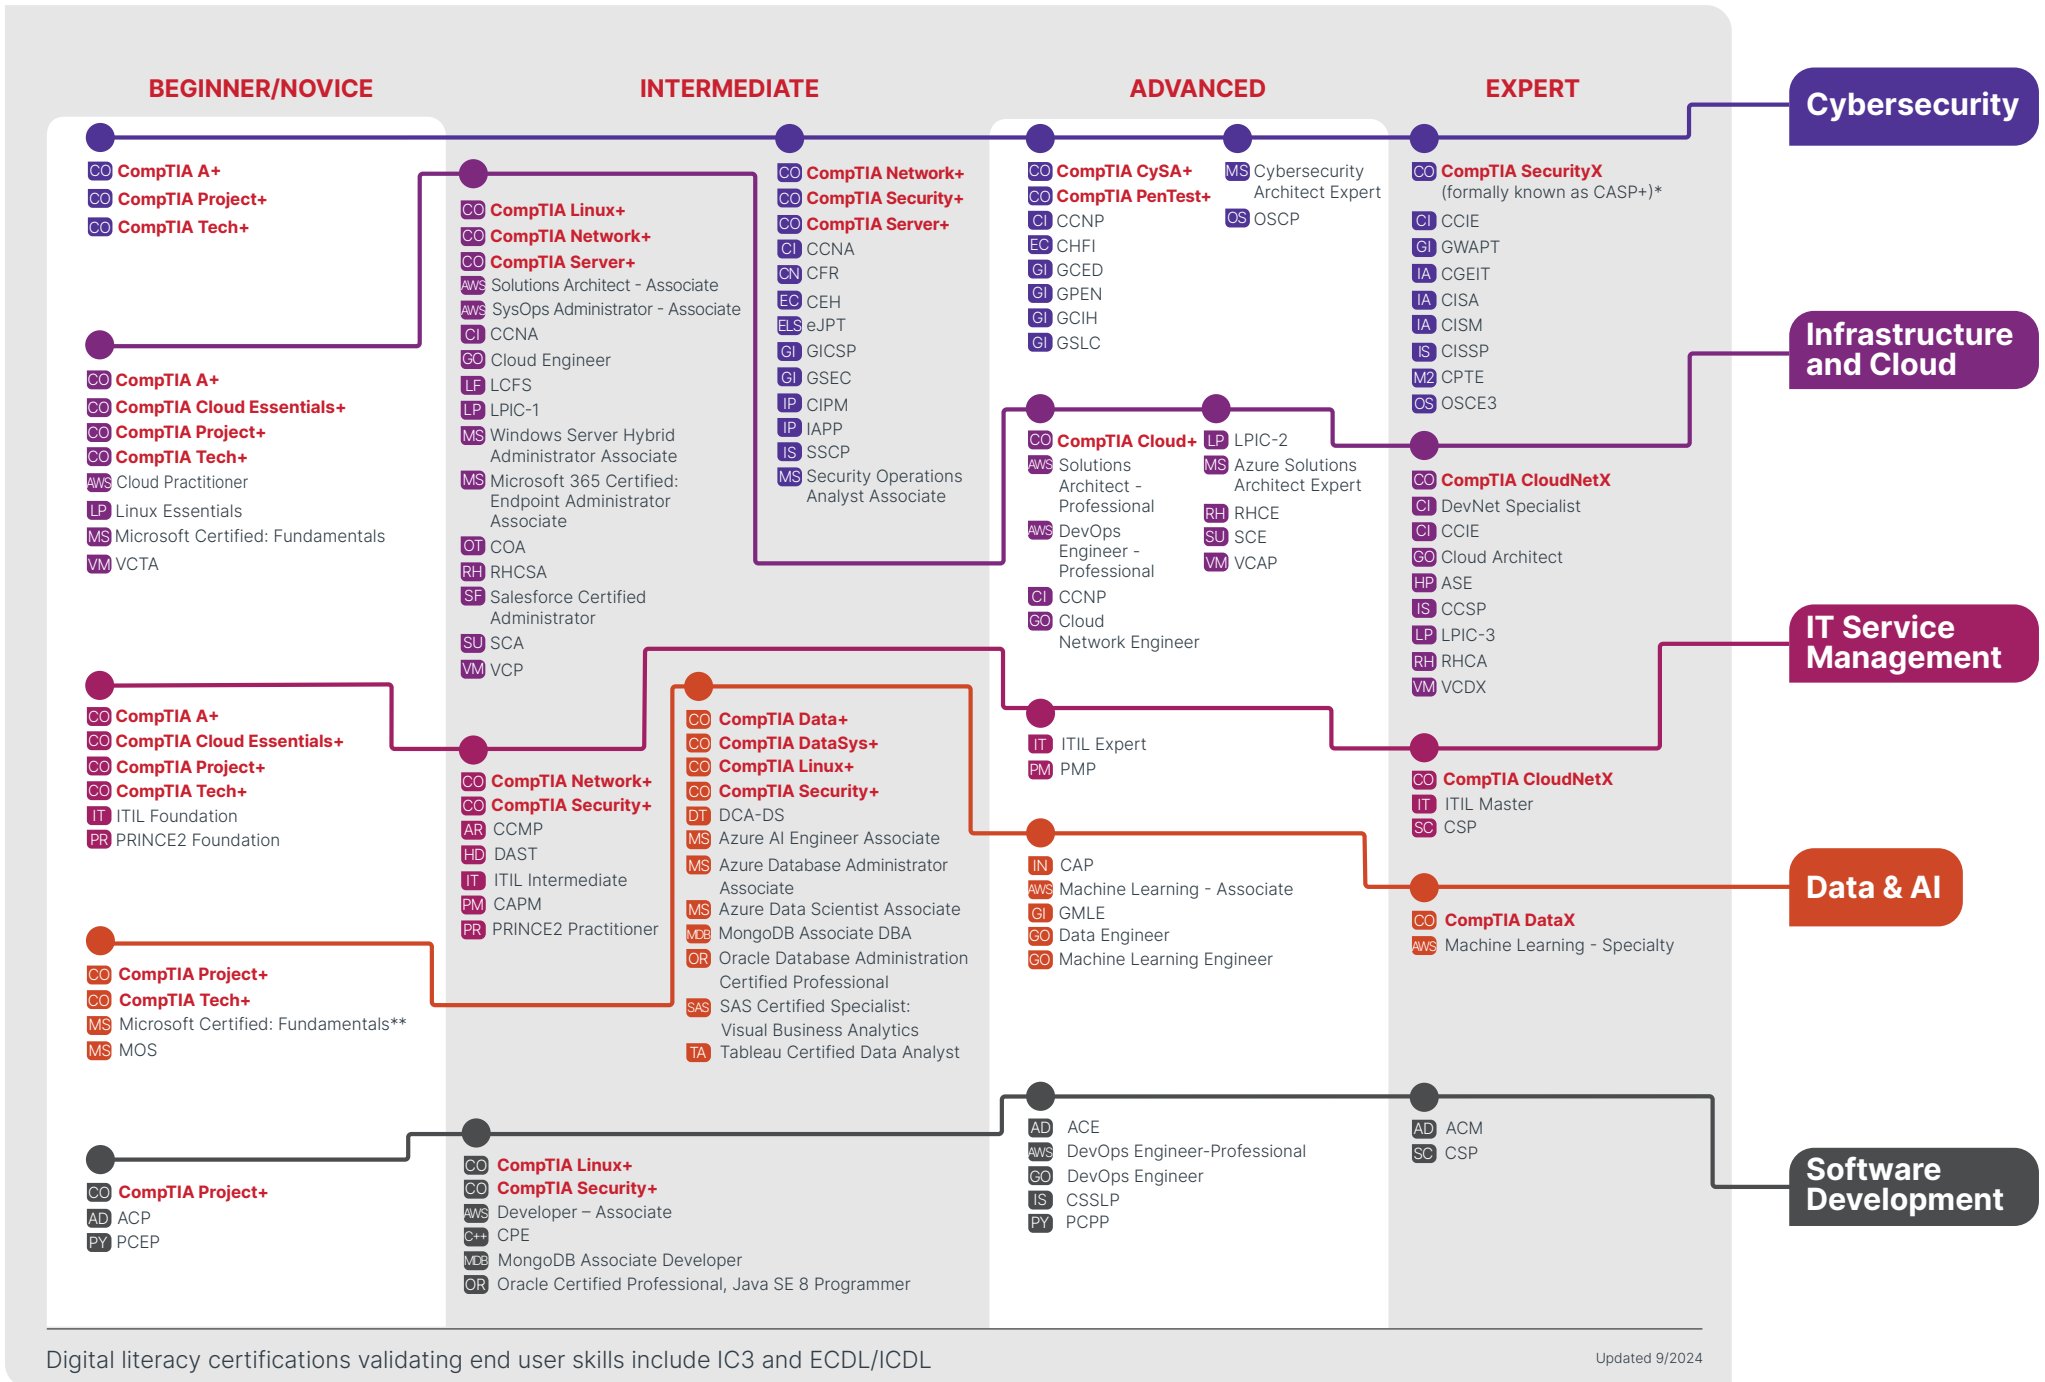

# IT Certification Roadmap

Explore the possibilities with the CompTIA Interactive IT Roadmap at [CompTIA.org/CertsRoadmap](https://CompTIA.org/CertsRoadmap)

Certifications validate expertise in your chosen career.

Digital literacy certifications validating end user skills include IC3 and ECDL/ICDL

Updated 9/2024

\*CASP+ renamed SecurityX November 2024

\*\*Microsoft offers several fundamental certifications that cover a wide range of their technology solutions.

## CO CompTIA Certifications

**BEGINNER/NOVICE**  
CompTIA A+  
CompTIA Cloud Essentials+  
CompTIA Tech+  
CompTIA Project+

**INTERMEDIATE**  
CompTIA Data+  
CompTIA DataSys+  
CompTIA Linux+  
CompTIA Network+  
CompTIA Security+  
CompTIA Server+